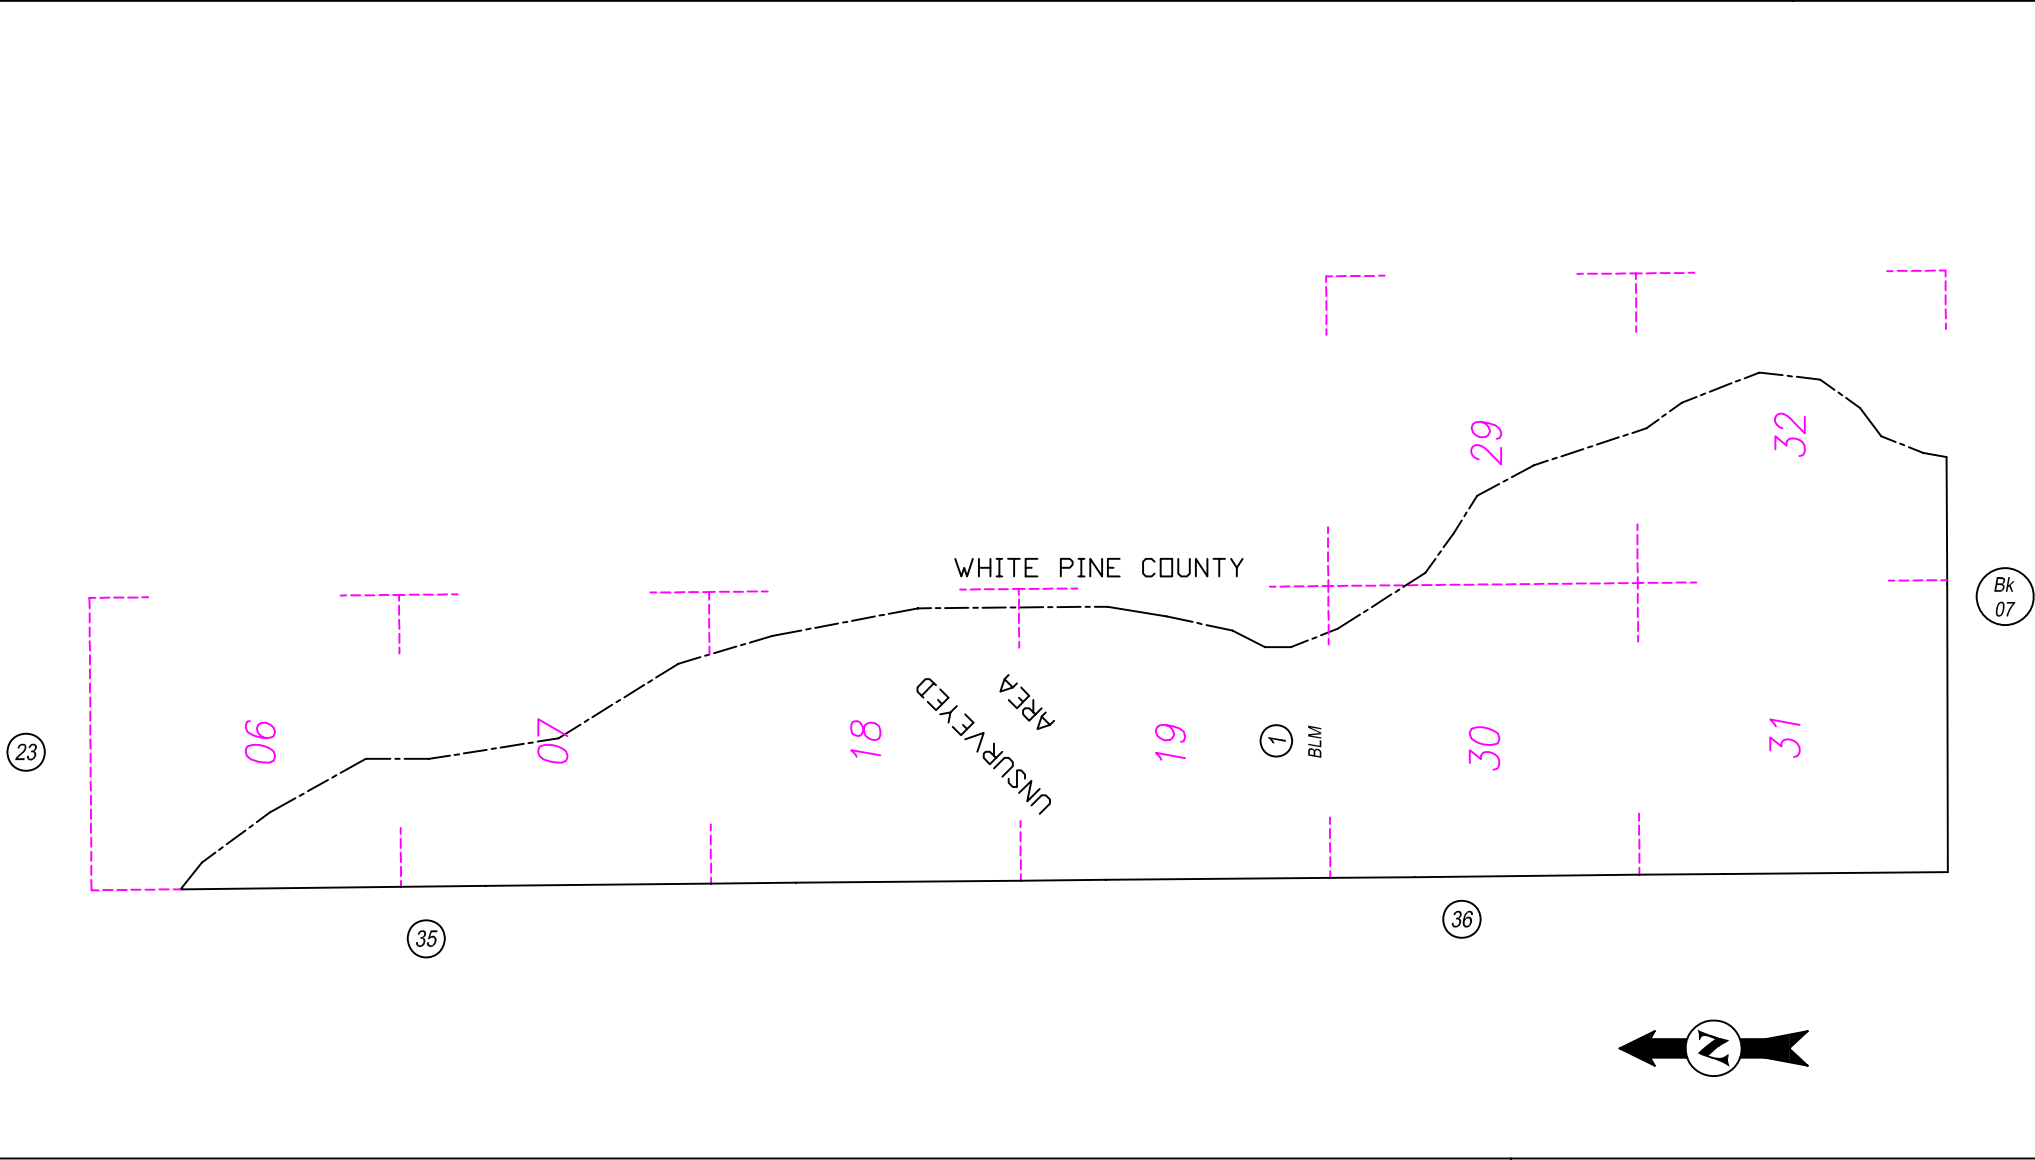

T24N, R55E

06-37

EUCDAS/MAY 2000/1M
SCALE: 1"=200'

EUREKA COUNTY