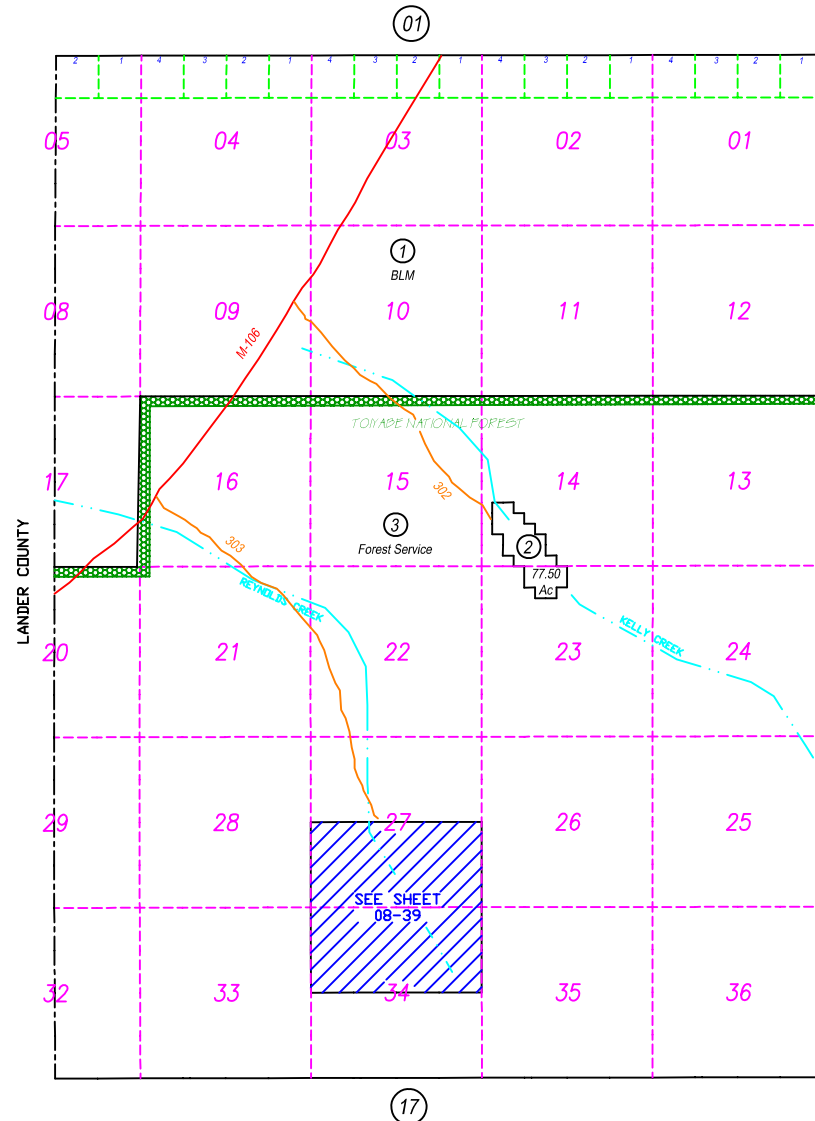

T18N, R48E

08-10

EUCDAS/MAY 2000/1M
SCALE: 1"=4000'

EUREKA COUNTY